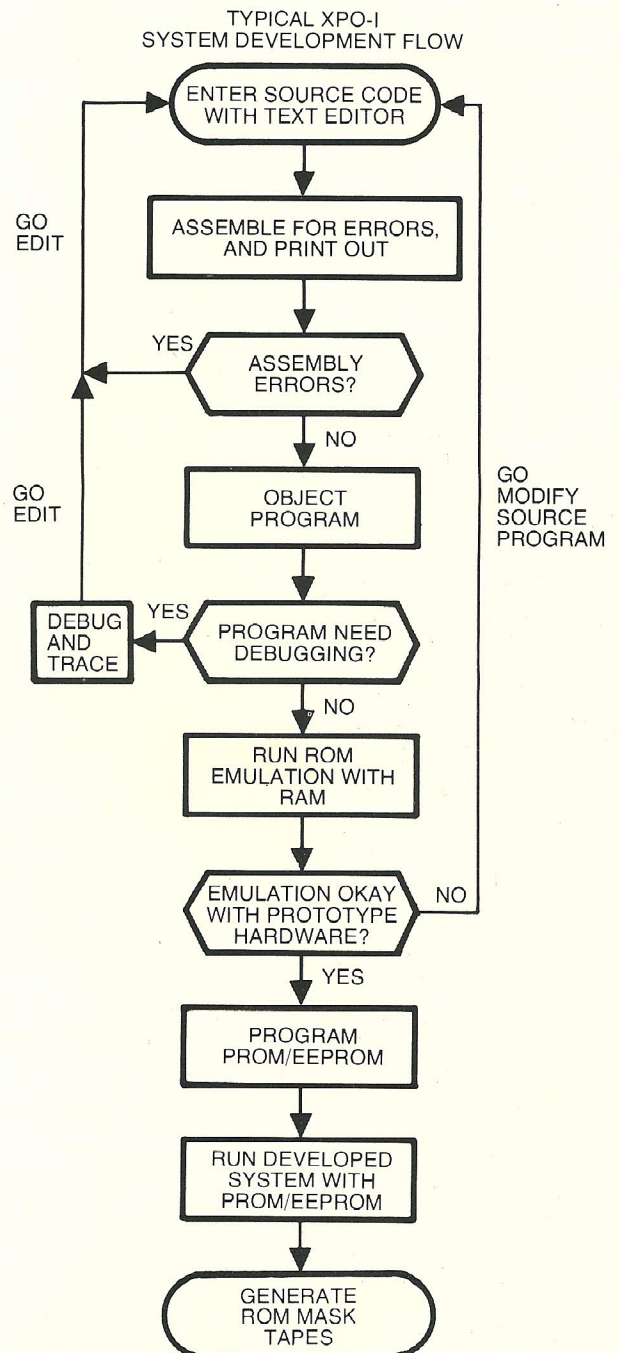

(NOTES: PPS-4/1 Development Circuits are identical to production versions, but have no ROM. Special internal leads connect to external instruction memory (RAM). Program Devices (PD) are specially programmed PPS-4/1 microcomputers. You need buy only one XPO-I model to get the board for all three PPS-4 families. You can quickly see what additional devices you must purchase for other families.)

XPO-I Has Powerful System Development Functions:

Supervisory (Utility/Debug/Monitor) Program

By providing this program in the ROM of a PPS-4/1 one-chip microcomputer, the following functions are controlled: *Keyboard and display control*: for most operations, the display shows current address in hexadecimal code and data contained at the indicated address. *TTY control*: including reading, punching and verifying binary tapes. *Program Execution*: sets up to 12 addressed breakpoints and allows single step or real time program execution; displays and alters Data RAM, Instruction RAM and CPU registers; allows program execution to continue from breakpoint.

Assembler/Line Editor Program

Again, by providing this program in a PPS-4/1 ROM, a large number of functions are effectively controlled: controls the TTY and RAMs during assembly and edit; allows symbolic source and provides a binary object output; accepts up to seven character symbols (1K bytes in Symbol Table with optional expansion to 2K bytes); during edit, you can copy, delete, or insert changes or additions on a line basis.