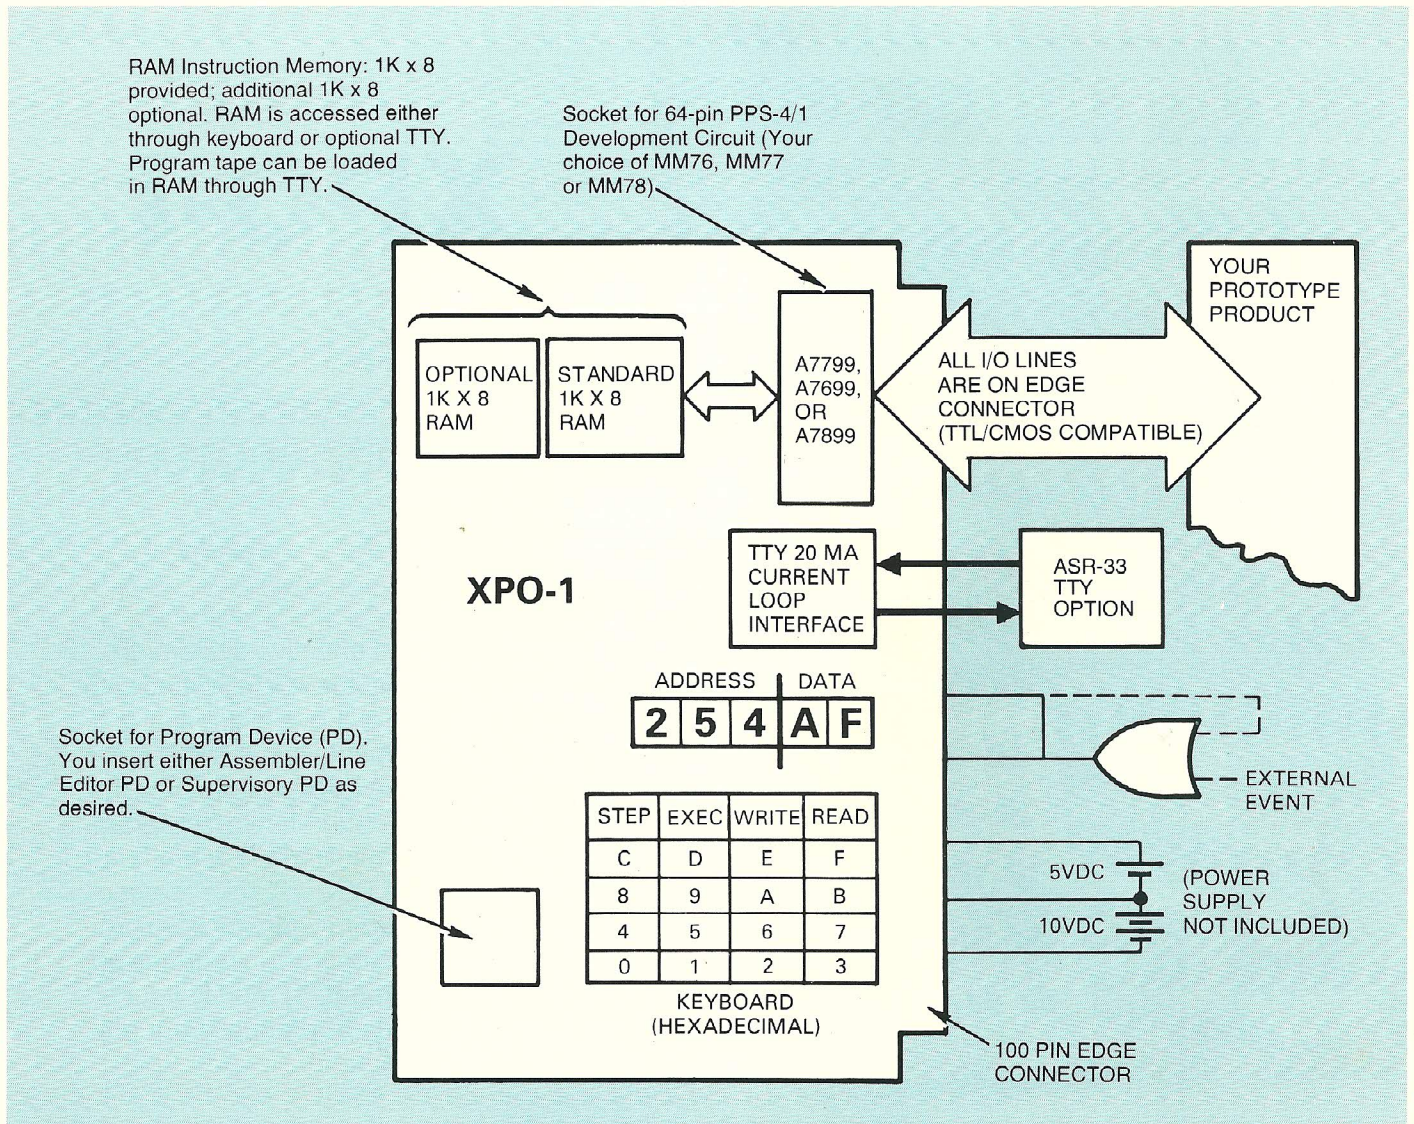

This XPO-I Functional Diagram Shows You the Power of the PPS-4/1 System Development Microcomputer . . .

Three XPO-I Models Currently Available

XPO-I MODEL	INCLUDED SYSTEM DEVELOPMENT DEVICES	PRICE, EACH
XPO-I/76	MM76 Development Circuit (A7699), Supervisory PD (A7800)	$495
XPO-I/77	MM77 Development Circuit (A7799), Supervisory PD (A7800)	$495
XPO-I/78	MM78 Development Circuit (A7899), Supervisory PD (A7800)	$495