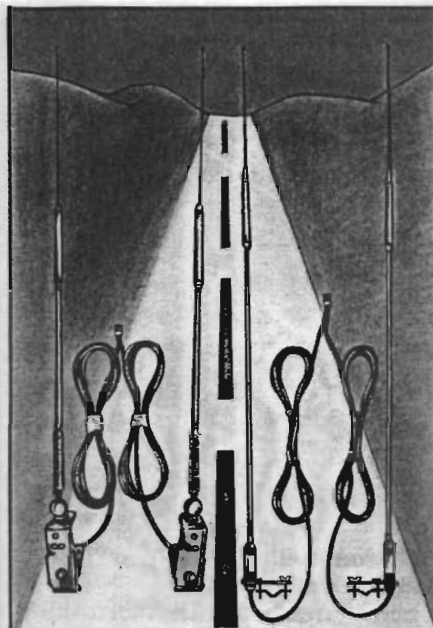

TARGET

*A new game to play
on your Elf computer*

BY RON BURCH

THIS short program for the Elf computer plays a game called Target. In this game, 10 "targets" are displayed on the video screen in successive order. The target byte is selected either by keying it in via the hex keypad, or by setting the toggle switches to that byte.

When a target is displayed, the intent is to depress the INPUT switch at that instant. If you were fast enough, the Q LED will glow and 00 will replace the target byte. Play is resumed by depressing the INPUT switch. If you miss the target, the display continues sequencing.

To create the game, enter the pro-

gram shown in the Table. Addresses 0007 and 0018 limit the number of targets to 10, while addresses 001B and 001E control the speed of the moving targets. If you desire a self-loading 1 to 9 target sequence, replace the first 20 bytes of the program with:

F8 A0 A1
F8 00 A2
F8 09 A3
12 82
51 11
23 83
3A 09
C4 C4 C4

PROGRAM				
Address	Op Code	Address	Op Code	
0000	F8 A0 A1		F8 05 B6	
	F8 90 A2		26 96	
			3A 41	
	37 09		37 28	
	3F 0B	0047	7B	
	E1 6C 64	0048	F8 00 51	
	23 83		64 21	
	3A 09		37 4D	
	F8 A0 A1		3F 4F	
	F8 0A A3		7A	
	F8 08 B4	0052	30 28	
	F8 00 A4			
	64 21			
	24 94			
	3A 22			
	30 2F			
	0026 0028	11		
23 83				
3A 1A				
30 14				
E2 6C				
E1 F5				
3A 28				
F8 FF A7				
27 87				
32 28				
3F 38				

HUSTLER — STILL THE LEADER IN DUAL CB ANTENNA SYSTEMS

Since introducing the industry's first dual CB antenna systems, Hustler has continually led the way in the development of these advanced designs.

Today, Hustler offers you the widest selection of quality dual CB systems available. Whether you're behind the wheel of the family car, RV, or a long-haul semi, a Hustler dual antenna system will give you a signal pattern unmatched in uniformity. Total electrical and mechanical reliability. Freedom from fading and blind spots when you change direction, and twice the signal capture area.

Hustler dual antenna systems feature professional-quality components: heavy chrome plated mounts, oversized "Hi-Q" resonators, superflex stainless steel radiators, dual phasing harnesses with balanced power feed, and much more...

For a consistently clear channel any way you turn, you can't surpass dual CB antenna systems by the original: Hustler — still the standard of performance.

HUSTLER®

3275 North "B" Avenue
Kissimmee, Florida 32741

An **AMTRON** Company