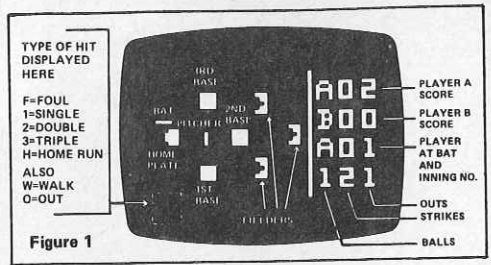

CB CIRCUITS
unusual designs
in today's sets

**TESTING PHONO
CARTRIDGES**
you can do it yourself

PLUS

★ Z-80
AU-717
Hobby
Equipment Reports ★

Test Reports Of Sansui
-939 Cassette Deck ★

6921BB JNK 11024090 14 A DEC78
R J JENKINS
1102 SOUTH 45TH ST
TEMPLE TX 76801
01

ACTUAL SCREEN PATTERNS of two of the *RCA Studio II* games. Baseball is at the top and one of the two *Spacewar* games at the bottom. Other games are available and the basic unit has four built-in games.