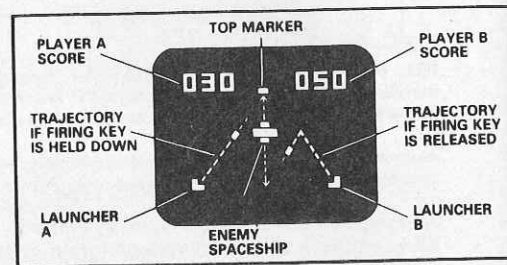

ACTUAL SCREEN PATTERNS of two of the *RCA Studio II* games. Baseball is at the top and one of the two *Spacewar* games at the bottom. Other games are available and the basic unit has four built-in games.