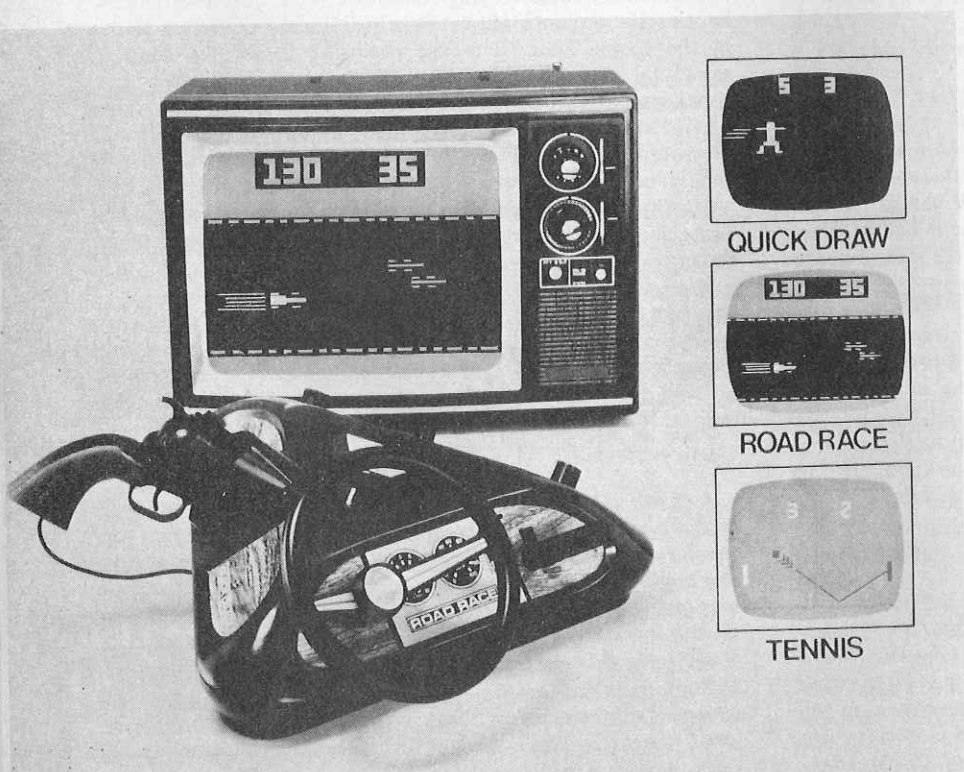

COLECO TELSTAR ARCADE offers three sets of controls and accessories plus plug-in game cartridges. Seventeen different games are provided by the cartridges now available. More will follow. Screen patterns appear in full color on a color TV.